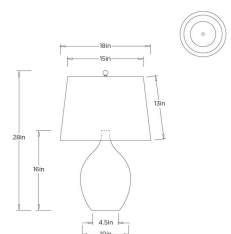

FLYNN TABLE LAMP

PTI29-SH066

H: 28 IN

Dia: 18 IN

Inspired by the night sky, the Flynn Table Lamp features a black reactive glass base flecked with silvery, marbled details that shimmer like distant stars. The fluid, celestial pattern brings depth and movement to its sculptural form. A striking table lamp that adds atmosphere and intrigue to living spaces and bedrooms.