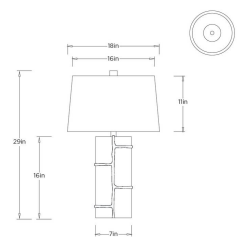

STRIATA TABLE LAMP

PTI32-SH071

H: 29 IN

Dia: 18 IN

Echoing the bold presence of a sculptural cuff bracelet, the Striata Table Lamp is crafted from antique cast aluminum with richly textured detailing. The segmented form creates rhythm and dimension, giving the piece a refined, jewelry-like quality with architectural weight. A striking table lamp that brings fashion-forward edge and tactile interest to living spaces.