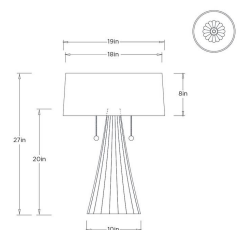

TORRE TABLE LAMP

PTI33

H: 27 IN

Dia: 19 IN

The Torre Table Lamp features a sculptural base cast in vintage silver aluminum. The fluted form creates movement and vertical elegance, catching light with subtle variation and depth. Architectural yet refined, this statement table lamp adds a touch of vintage glamour to living spaces or entryways.

PTI33 TORRE TABLE LAMP

ARTERIOS