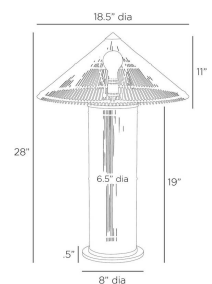

BELIZE TABLE LAMP

PTS10  
 Natural, Rattan  
 H: 28 IN  
 Dia: 18.5 IN

A tapered shade of natural rattan is woven loosely to allow the play of light and shadow across any surface. Complemented by a base of rattan and bronze, the Belize's classic silhouette allows it to live with a myriad of decorative styles. Capped with a triangular bronze finial. Black cord and on/off rotary switch. Finish will vary.