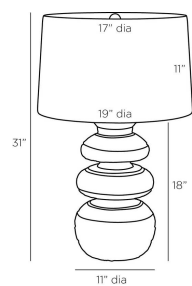

ALANIS TABLE LAMP

PTS11-SH030
 Charcoal, Terracotta
 H: 31 IN
 Dia: 19.0 IN

The Alanis lamp is crafted of terra cotta with a hand-thrown feel. Washed in a charcoal glaze, its gentle curves ripple and undulate, recalling an ancient vase. Antique brass-finished hardware and matching sphere finial complete the pleasing form. Finished with an off-white linen shade, clear silver cord and three-way rotary switch. Finish will vary.