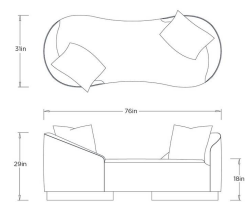

SELENE CHAISE

UCESE-PRG

H: 29 IN

W: 76 IN

D: 31 IN

The Selene Chaise captures the glamorous essence of Hollywood Regency design with its dramatic, asymmetrical silhouette. This piece features dual curved backrests that frame a central seat, all supported by two plinth bases. Its sweeping lines and soft texture offers a refined, fashion-forward touch that elevates any living space.