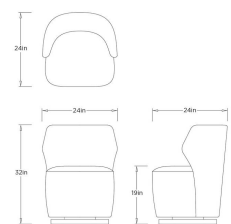

POPPY SWIVEL CHAIR

UDCPO-PRG

H: 32 IN

W: 24 IN

D: 24 IN

Beautiful from every angle, this wing-armed swivel is scaled for smaller spaces, which makes it both versatile and visually impactful. The low, angular Poppy chair is fitted with plush cushioning that rests on a champagne iron plinth, creating a seat that's as elegant as it is comfortable.

UDCPO POPPY SWIVEL CHAIR

ARTERIOS