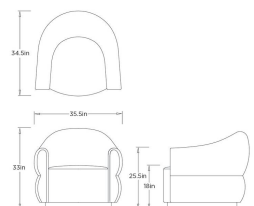

ALEXANDRA SWIVEL CHAIR

ULOAX-PRG

H: 33 IN

W: 35.5 IN

D: 34.5 IN

The Alexandra Swivel Chair lends depth, warmth, and inviting softness to its sculpted silhouette. Its plush proportions are thoughtfully defined, while a recessed wooden plinth base allows for a smooth, effortless swivel. Balancing comfort with considered design, this statement lounge chair brings tactile dimension and understated sophistication to curated interiors.