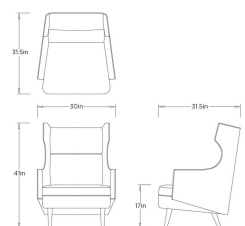

BUDELLI WING CHAIR

ULOBU-PRG

H: 41 IN

W: 30 IN

D: 31.5 IN

A wingman for evenings at home, this timeless armchair will become a favorite seat in the house. Ease into the slight incline and comfort of plush cushioning at all angles, and you'll never want to get out. It has looks to boot; unique modern lines, pipe detail and tapered wood legs give this chair class and style.

ULOBU BUDELLI WING CHAIR

ARTERIOS