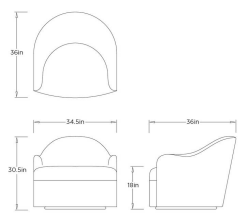

DELFINO SWIVEL CHAIR

ULODE-PRG

H: 30.5 IN

W: 34.5 IN

D: 36 IN

Sink into the enveloping comfort of the Delfino Swivel Chair, a sculptural lounge piece defined by its generous proportions and softly curved form. The deep seat and rounded barrel back create an inviting silhouette designed for relaxed, lingering moments. The chair offers a crisp, tailored look balanced with plush texture and a concealed blackened iron swivel base that adds effortless movement and modern contrast.