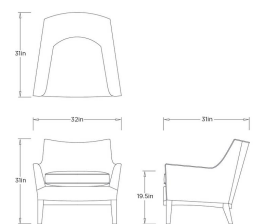

FERGUSON CHAIR

ULOFE-PRG

H: 31 IN

W: 32 IN

D: 31 IN

The Ferguson Chair pairs vintage influence with modern restraint in a softly sculpted silhouette. A gently curved back flows into tailored, sloped arms, while walnut-finished tapered legs ground the form with warm contrast. Designed with a subtle recline for relaxed comfort, this refined accent chair offers timeless elegance and effortless sophistication.