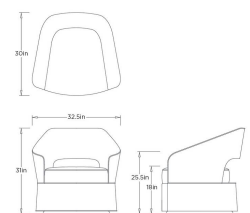

LANA SWIVEL CHAIR

ULOLA-PRG

H: 31 IN

W: 32.5 IN

D: 30 IN

The hourglass shape of this chair features a tailored arm and a cutout back, making it stylish from any angle. Mounted on a blackened iron swivel base, it combines striking design with practical, everyday functionality.