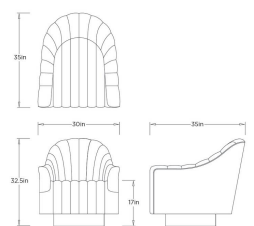

SPRINGSTEEN SWIVEL CHAIR

ULOSP-PRG

H: 32.5 IN

W: 30 IN

D: 35 IN

The Springsteen's inviting barrel back plush channeling and sleek plinth base create the perfect club chair. Place a pair in your favorite entertaining space with petite drink tables or use four around a cocktail table instead of the traditional sofa and chair combo. These are meant to be touted not tucked away!