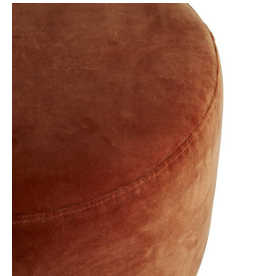

AVALON SWIVEL OTTOMAN

UOTAV-PRG

H: 20 IN

Dia: 22 IN

The Avalon Swivel Ottoman makes a sophisticated statement, combining a bold drum silhouette with refined upholstery. A sleek plinth serves as a radiant base with a swivel mechanism that adds both ease of movement and modern flair.

UOTAV AVALON SWIVEL OTTOMAN

ARTERIOS