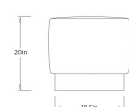

AVALON SWIVEL OTTOMAN

UOTAV-PRG

H: 20 IN

Dia: 22 IN

The Avalon Swivel Ottoman makes a sophisticated statement, combining a bold drum silhouette with refined upholstery. A sleek plinth serves as a radiant base with a swivel mechanism that adds both ease of movement and modern flair.