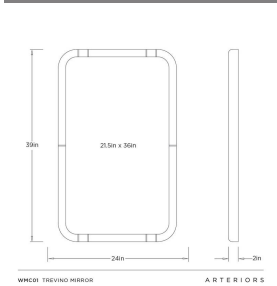

TREVINO MIRROR

WMC01
Ivory
H: 40 IN
W: 25 IN
D: 2 IN

Exuding a modern elegance, the Trevino is created in a glistening ivory ricestone composite with antique brass steel inlays that wrap around the mirror's bullnose edge. The piece can be hung vertically or horizontally and is fitted with a security cleat. Finish will vary.