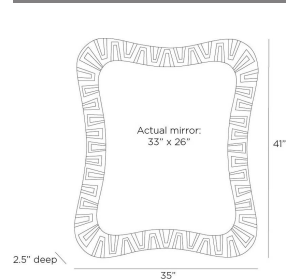

FULLER MIRROR

WMC03

Ivory

H: 41 IN

W: 35 IN

D: 2.5 IN

Ivory ricestone composite is grooved to lend a layered texture and rhythmic movement to this sinuous frame. Inspired by tribal motifs, the Fuller has a subtle speckled finish that intrigues the eye. Designed to be displayed vertically, it is secured with a cleat attachment for hanging. Finish will vary.