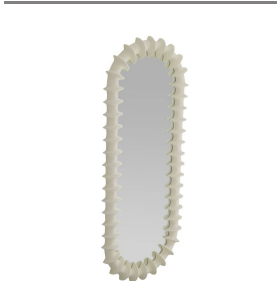

ARTERIO RS

GILCREST FULL LENGTH MIRROR

WMC04
Matte Ivory
H: 70.5 IN
W: 30.5 IN
D: 3.5 IN

A textural frame of matte ivory resin ripples and flows to recall the ridges of a spine. Its intriguing finish converges inward, creating dimensionality on any wall. Designed to be displayed both vertically and horizontally. Secured at the back with a cleat attachment.