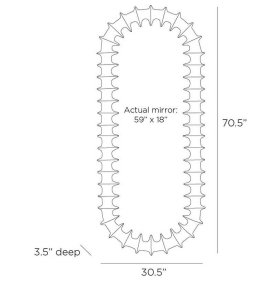

ARTERIO RS

GILCREST FULL LENGTH MIRROR

WMC04
Matte Ivory
H: 70.5 IN
W: 30.5 IN
D: 3.5 IN

A textural frame of matte ivory resin ripples and flows to recall the ridges of a spine. Its intriguing finish converges inward, creating dimensionality on any wall. Designed to be displayed both vertically and horizontally. Secured at the back with a cleat attachment.