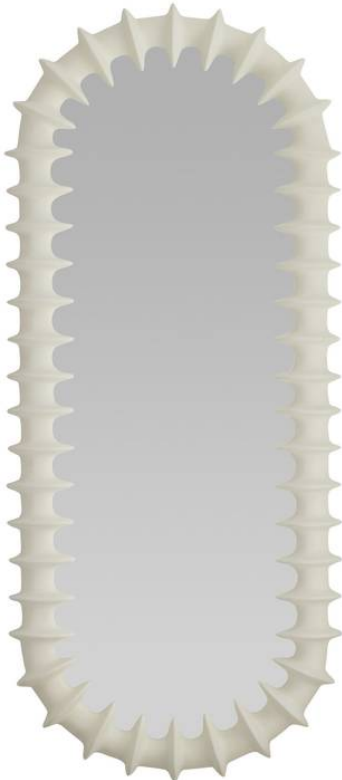

ARTERIO RS

GILCREST FULL LENGTH MIRROR

WMC04
Matte Ivory
H: 70.5 IN
W: 30.5 IN
D: 3.5 IN

A textural frame of matte ivory resin ripples and flows to recall the ridges of a spine. Its intriguing finish converges inward, creating dimensionality on any wall. Designed to be displayed both vertically and horizontally. Secured at the back with a cleat attachment.