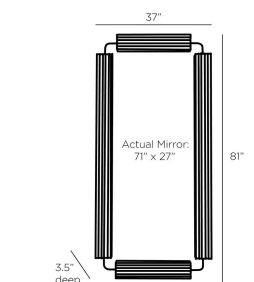

WELLER FULL LENGTH MIRROR

WMI06  
 Ebony  
 H: 81 IN  
 W: 37 IN  
 D: 3.5 IN

The Weller floor mirror is crafted of carved, ebonized mango wood blocks that cradle a rounded corner, inset mirror. The intersection of materials creates dimension and the illusion that the mirror is floating on the wall. The piece is fitted with a cleat for hanging. Finishes will vary.