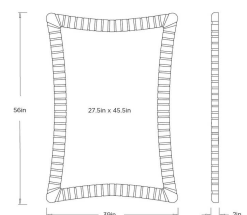

LEVANT MIRROR

WM1103

H: 56 IN

W: 39 IN

D: 2 IN

The Levant Mirror features a rhythmic frame of carved elements reminiscent of an oversized wooden necklace. Crafted from ebony mango wood, its deep dark finish highlights the sculptural silhouette and hand-carved details.

WM1103 LEVANT MIRROR

ARTERIOS