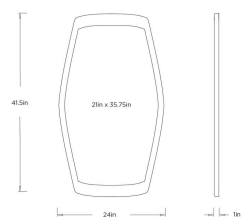

RAVENNA MIRROR

WM1109

H: 41.5 IN

W: 24 IN

D: 1 IN

The Ravenna Mirror showcases a meticulously crafted frame of ivory and gray bone. Its geometric arrangement creates a subtle tonal contrast, presenting a surface that is both clean and richly detailed. This intentional pattern adds a layer of handcrafted artistry and luminous depth to any powder room or bathroom.