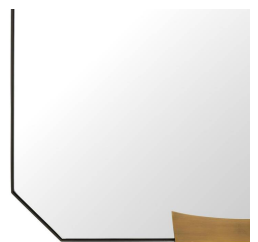

KRIS LARGE RECTANGULAR MIRROR

WM1110

H: 40 IN

W: 30.5 IN

D: 1.5 IN

Elegantly modern, the Kris Large Rectangular Mirror displays a refined geometric design and a striking architectural presence. Gracefully formed clasps secure the glass at the top and bottom, complementing the sleek blackened iron frame. This raised design creates a sense of depth and adds a layer of chic sophistication to any entryway or living space.

WM110 KRIS LARGE RECTANGULAR MIRROR

A R T E R I O R S