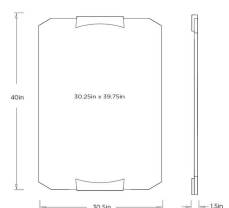

KRIS LARGE RECTANGULAR MIRROR

WM1110

H: 40 IN

W: 30.5 IN

D: 1.5 IN

Elegantly modern, the Kris Large Rectangular Mirror displays a refined geometric design and a striking architectural presence. Gracefully formed clasps secure the glass at the top and bottom, complementing the sleek blackened iron frame. This raised design creates a sense of depth and adds a layer of chic sophistication to any entryway or living space.

WM110 KRIS LARGE RECTANGULAR MIRROR

A R T E R I O R S