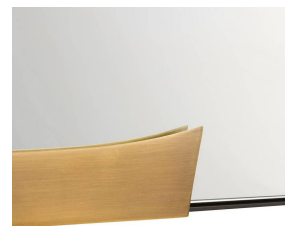

KRIS LARGE RECTANGULAR MIRROR

WM1110

H: 40 IN

W: 30.5 IN

D: 1.5 IN

Elegantly modern, the Kris Large Rectangular Mirror displays a refined geometric design and a striking architectural presence. Gracefully formed clasps secure the glass at the top and bottom, complementing the sleek blackened iron frame. This raised design creates a sense of depth and adds a layer of chic sophistication to any entryway or living space.

WM110 KRIS LARGE RECTANGULAR MIRROR

A R T E R I O R S