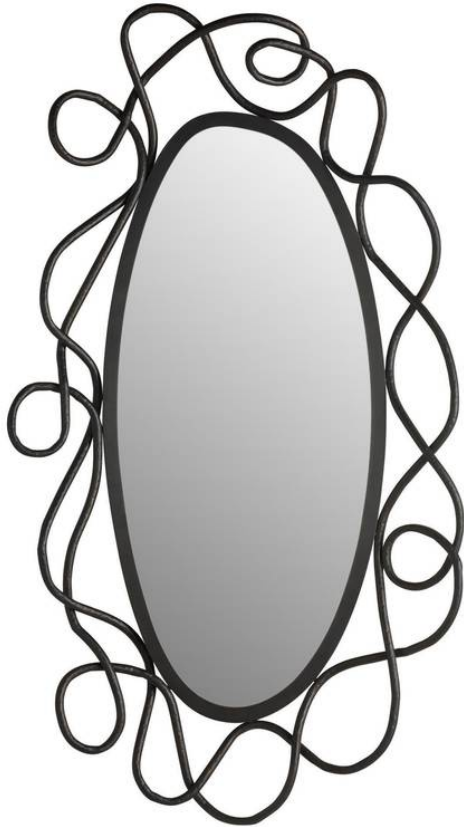

LINNEA MIRROR

The Linnea Mirror is framed by an playful gesture of looping bronze iron. Its sculptural form weaves and overlaps in an organic pattern, adding depth and visual movement around the elongated oval glass. Finished in warm bronze, the metallic surface highlights each curve, creating dimensional texture and a sophisticated, contemporary statement.

WM1111

H: 63.5 IN

W: 35 IN

D: 7 IN

WM1111 LINNEA MIRROR

ARTERIO RS