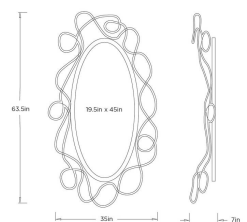

LINNEA MIRROR

The Linnea Mirror is framed by an playful gesture of looping bronze iron. Its sculptural form weaves and overlaps in an organic pattern, adding depth and visual movement around the elongated oval glass. Finished in warm bronze, the metallic surface highlights each curve, creating dimensional texture and a sophisticated, contemporary statement.

WM1111

H: 63.5 IN

W: 35 IN

D: 7 IN

WM1111 LINNEA MIRROR

ARTERIO RS