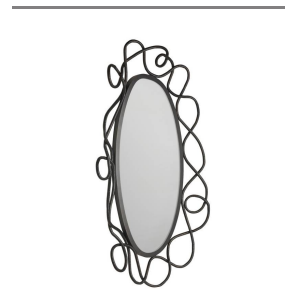

LINNEA MIRROR

The Linnea Mirror is framed by an playful gesture of looping bronze iron. Its sculptural form weaves and overlaps in an organic pattern, adding depth and visual movement around the elongated oval glass. Finished in warm bronze, the metallic surface highlights each curve, creating dimensional texture and a sophisticated, contemporary statement.

WM1111

H: 63.5 IN

W: 35 IN

D: 7 IN

WM1111 LINNEA MIRROR

ARTERIO RS