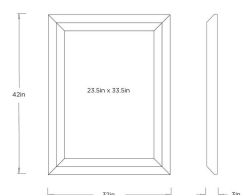

NERONE MIRROR

WM1115

H: 42 IN

W: 32 IN

D: 3 IN

The Nerone Mirror features a frame wrapped in authentic black hair on hide. The natural texture of the hide provides a rich, tactile quality, introducing a layer of rugged luxury and timeless character to any entryway, hallway, or living space.