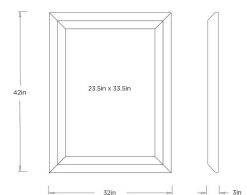

NERONE MIRROR

WM1115

H: 42 IN

W: 32 IN

D: 3 IN

The Nerone Mirror features a frame wrapped in authentic black hair-on-hide. The natural texture of the hide provides a rich, tactile quality, introducing a layer of rugged luxury and timeless character to any entryway, hallway, or living space.