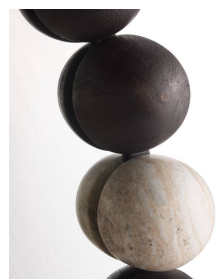

## SAUTOIR MIRROR

WM1122

D: 4.5 IN

Dia: 76 IN

The Sautoir Mirror features a sculptural frame composed of repeating spherical forms. Crafted in sable mango wood, the deep finish is punctuated by two contrasting stone spheres that subtly disrupt the pattern with added dimension and texture. At an impressive 76-inch diameter, its grand scale transforms the mirror into a decorative focal point, amplifying light and presence while introducing playful geometry and refined contrast to the space.

WM1122 SAUTOIR MIRROR

ARTERIOS