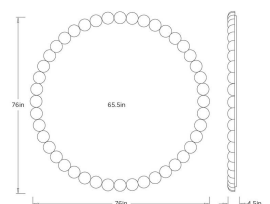

## SAUTOIR MIRROR

WM1122

D: 4.5 IN

Dia: 76 IN

The Sautoir Mirror features a sculptural frame composed of repeating spherical forms. Crafted in sable mango wood, the deep finish is punctuated by two contrasting stone spheres that subtly disrupt the pattern with added dimension and texture. At an impressive 76-inch diameter, its grand scale transforms the mirror into a decorative focal point, amplifying light and presence while introducing playful geometry and refined contrast to the space.

WM1122 SAUTOIR MIRROR

ARTERIOS