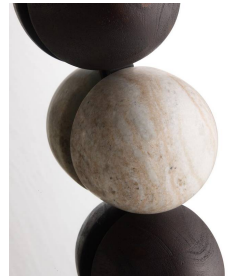

## SAUTOIR MIRROR

WM1122

D: 4.5 IN

Dia: 76 IN

The Sautoir Mirror features a sculptural frame composed of repeating spherical forms. Crafted in sable mango wood, the deep finish is punctuated by two contrasting stone spheres that subtly disrupt the pattern with added dimension and texture. At an impressive 76-inch diameter, its grand scale transforms the mirror into a decorative focal point, amplifying light and presence while introducing playful geometry and refined contrast to the space.

WM1122 SAUTOIR MIRROR

ARTERIOS