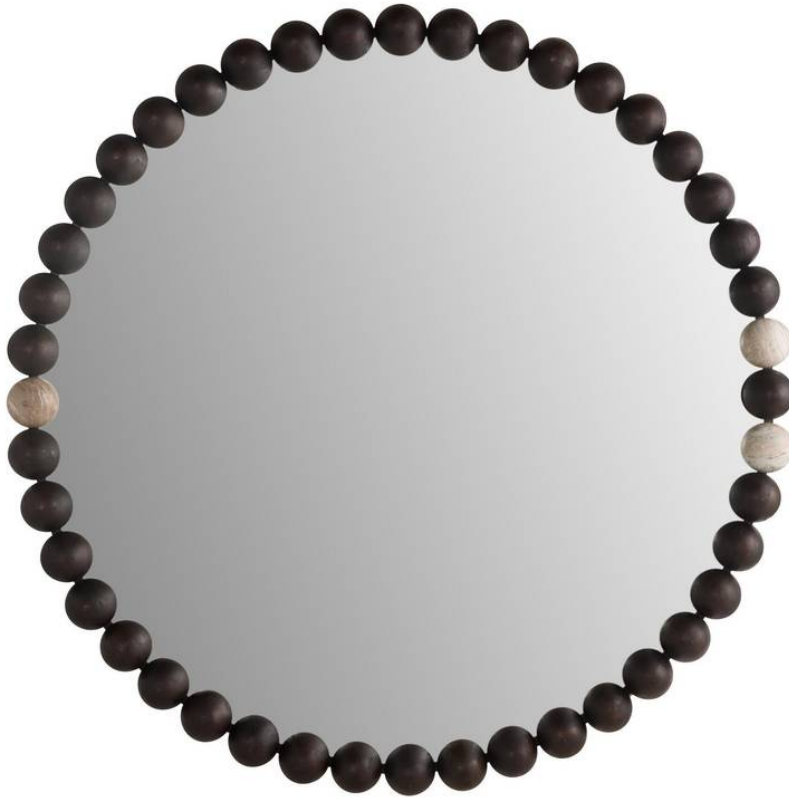

## SAUTOIR MIRROR

WM1122

D: 4.5 IN

Dia: 76 IN

The Sautoir Mirror features a sculptural frame composed of repeating spherical forms. Crafted in sable mango wood, the deep finish is punctuated by two contrasting stone spheres that subtly disrupt the pattern with added dimension and texture. At an impressive 76-inch diameter, its grand scale transforms the mirror into a decorative focal point, amplifying light and presence while introducing playful geometry and refined contrast to the space.

WM1122 SAUTOIR MIRROR

ARTERIOS