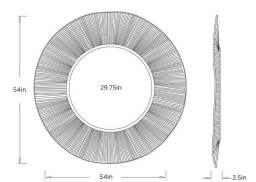

OLYMPIA LARGE MIRROR

WM1124

D: 2.5 IN

Dia: 54 IN

The Olympia Large Mirror elevates any space with its bold, antique brass iron frame. Delicate, radiating rods form a mesmerizing organic pattern that catches and reflects light, creating a dynamic interplay of shadows. Fusing timeless craftsmanship with modern sophistication, it transforms functional design into a captivating statement piece for any room.

WM1124 OLYMPIA LARGE MIRROR

ARTERIOS