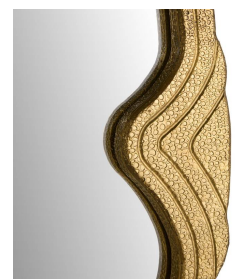

ACHILLES MIRROR

WM1125

H: 36 IN

W: 24 IN

D: 1.5 IN

Inspired by the legendary armor of antiquity, the Achilles Mirror features a bold, convex frame reminiscent of a Greek shield. It is meticulously crafted in antique brass clad, offering a weathered, hand-forged texture that reflects a sense of strength and history.

WM1125 ACHILLES MIRROR

ARTERIO RS