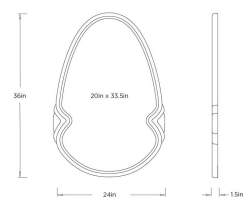

ACHILLES MIRROR

WM1125

H: 36 IN

W: 24 IN

D: 1.5 IN

Inspired by the legendary armor of antiquity, the Achilles Mirror features a bold, convex frame reminiscent of a Greek shield. It is meticulously crafted in antique brass clad, offering a weathered, hand-forged texture that reflects a sense of strength and history.

WM1125 ACHILLES MIRROR

ARTERIO RS