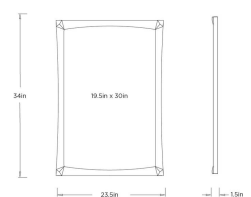

VIENNA MIRROR

WM1126

H: 34 IN

W: 23.5 IN

D: 1.5 IN

Mirroring the sharp precision of a faceted gem, the Vienna Mirror features a geometrically sculpted frame defined by crisp, angular lines. Its wrapped leather in a deep pine green offers a rich, tactile surface that balances its bold architectural form with refined warmth.