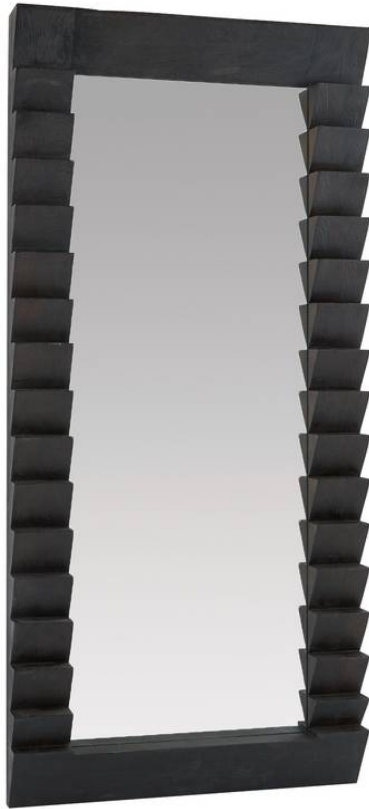

ELKINS FULL LENGTH MIRROR

WMI38
 Ebony
 H: 80.5 IN
 W: 38.5 IN
 D: 4.5 IN

A sawtooth frame of laminated ebony mango wood offers an industrial yet rustic influence. Accented with exaggerated zigzag details, this rectangular mirror's strong, textured finish lends a superpowered effect to any interior. Designed to be hung vertically, horizontally, or angled on the floor, it is secured with a cleat attachment at the back. Finish will vary.