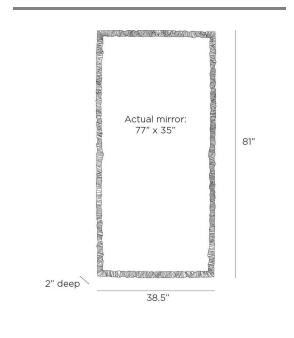

HAWKINS FULL LENGTH MIRROR

WMI59
Antique Brass
H: 81 IN
W: 38.5 IN
D: 2 IN

Our supersized floor mirror of antique brass-plated aluminum has a freeform texture reminiscent of twisting vines. Botanical in influence, it can be displayed both vertically and horizontally. Cleat attachment for secure hanging. Finish will vary.