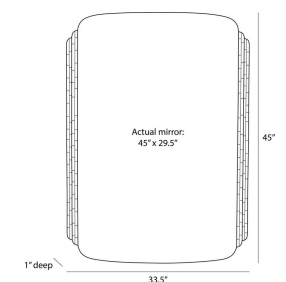

ARTERIOURS

IYLA MIRROR

WMI81
Gray Bone Inlay
H: 45 IN
W: 33.5 IN
D: 1 IN

A modern twist on classic Art Deco styling. Tiles of inlaid gray bone give a naturalist accent to a streamlined frame of bronze iron. The layered shape is offset with a plain glass mirror. Designed to be displayed horizontally or vertically by a back cleat. Hanging hardware included. Finish will vary.