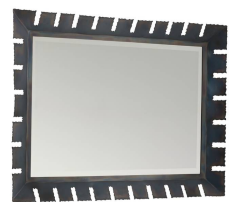

JAGUAR MIRROR

WMI87  
 Burnt Iron  
 H: 52 IN  
 W: 38 IN  
 D: 3 IN

Brutalist in influence, we torched the edges of our burnt iron frame for an iridescent finish. Jagged tooth-like shapes inspired by saw blades create depth to highlight the beveled mirror. Designed to be displayed horizontally or vertically by a back cleat. Hanging hardware included. Finish will vary.