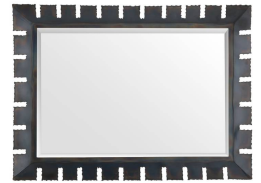

JAGUAR MIRROR

WMI87  
 Burnt Iron  
 H: 52 IN  
 W: 38 IN  
 D: 3 IN

Brutalist in influence, we torched the edges of our burnt iron frame for an iridescent finish. Jagged tooth-like shapes inspired by saw blades create depth to highlight the beveled mirror. Designed to be displayed horizontally or vertically by a back cleat. Hanging hardware included. Finish will vary.