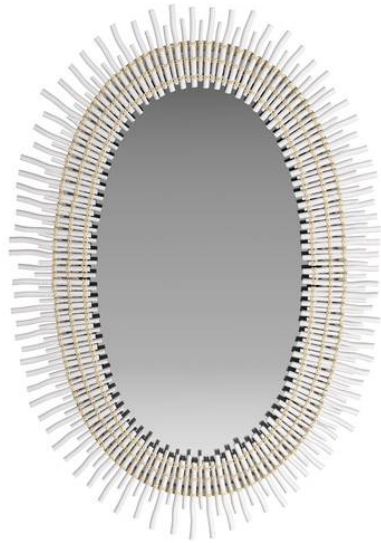

ADLITA MIRROR

WMS01
 White, Wood
 H: 69 IN
 W: 49 IN
 D: 3.5 IN

A flourish of natural wood dowels in white-stained wood brings the drama to this oversized oval mirror. A starburst shape is complemented with natural rattan ties and a woven base that add an earthy, elemental look to any room. Both rustic and refined, it was crafted to instantly transform your space. Designed to be hung vertically & horizontally, it is stabilized with a security cleat. Finish will vary.