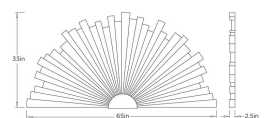

LUXEMBOURG WALL PLAQUE

WPI06
Antique Brass
H: 33 IN
W: 65 IN
D: 2.5 IN

The radial patterns of the Art Deco and Hollywood Regency periods informed our oversized bronze brass clad sunburst. Designed to be displayed in multiples, this accessory can be mirrored over a sofa or mantle or even substituted for a headboard. Dynamic in scale, the free-form silhouette can be hung facing all four directions. Designed with a back cleat for secure placement. Hanging hardware included. Finish will vary.