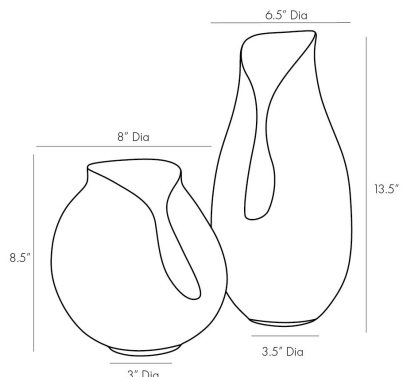

# ARTERIOS

## ISAAC VASES, SET OF 2

1085

Waterfall

Contract Suitable As Is

The fine porcelain set of Issac Vases has been molded by hand to create expressive tulip-inspired forms. Delicate in nature, each vase features a waterfall reactive glaze—an almost celadon hue with metallic luster—that enhances the deep curvature of its façade. Gather them on a tabletop or console to showcase blooms or add slight shimmer to a space. Water-tight. Finish will vary.

### DIMENSIONS

Foot Print Large	Dia: 3.50 IN
Foot Print Small	Dia: 3.00 IN

### SHIPPING

Product Weight	5.25 LBS
Gross Weight 1	7.35 LBS
Gross Weight 2	0 LBS
Shipping Box 1	H: 9.5 IN, L: 16.2 IN, W: 16.2 IN
Shipping Box 2	H: 0 IN, L: 0 IN, W: 0 IN