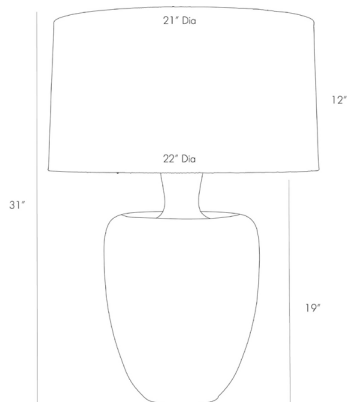

ARTERIOS

NORDIC LAMP

11017-499

H: 31 IN, Dia: 22.00 IN

Eggshell with Capri Reactive Glaze Porcelain

Contract Suitable As Is

Old-world pots used throughout the ancient world, similar in shape to the base of the Nordic, were crafted through a technique our artists today still employ. Molded from porcelain, this modern lamp has a partial drip glaze in rich blue hues, with raw ivory porcelain below. Topped with an ivory microfiber drum shade with ivory cotton lining and acrylic sphere finial. Finish will vary.

APPEARANCE

Material	Cotton, Microfiber, Porcelain, Steel
Finish	Antique Brass, Eggshell with Capri Reactive Glaze, Ivory
Finish Will Vary	true
Top Coat/Sealant	false
Finial Description	1" acrylic sphere with nickel base

DIMENSIONS

Shade	Top: 21.00 IN, Dia: 22.00 IN, Side: 12 IN
Body	H: 19 IN, Dia: 11.00 IN
Neck	H: 1 IN, Dia: 1.00 IN
Harp	9 IN

WIRING

Rating	Indoor Only
Tilt Test	10 Degrees - AU
Cord	10 FT, Clear/Silver, SPT-2
Socket	1, Nickel, Type A - E26
Switch	3-Way Rotary, At Socket
Maximum Watt	150
Voltage	110-120 V