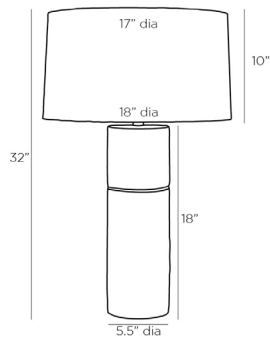

ARTERIOS

SEALE LAMP

15092-643
H: 32 IN, Dia: 18.00 IN
Dark Moss Lacquer
Contract Suitable As Is

Sleek and modern in form, the Seale Lamp combines deep tones with subtle details. The cylindrical form features a dark moss lacquer, which is applied in the traditional multi-layering method for a completely smooth glossy finish. The lacquer is accented by a thin line of inlaid brass. Topped with an off-white silk drum shade with an off-white cotton lining and an antique brass sphere finial.

DIMENSIONS

| | |
|------------|---|
| Shade | Top: 17.00 IN, Dia: 18.00 IN, Side: 10 IN |
| Body | H: 18 IN, Dia: 5.50 IN |
| Neck | H: 2 IN, Dia: 1.00 IN |
| Foot Print | Dia: 5.50 IN |
| Harp | 9 IN |

WIRING

| | |
|--------------|----------------------------|
| Rating | Indoor Only |
| Tilt Test | 10 Degrees - AU |
| Cord | 10 FT, SPT-2, Taupe Fabric |
| Socket | 1, Brass, Type A - E26 |
| Switch | 3-Way Rotary, At Socket |
| Maximum Watt | 150 |
| Voltage | 110-120 V |

SHIPPING

| | |
|-----------------------|------------------------------|
| Shipping Requirements | Prop65 |
| Product Weight | 7.5 LBS |
| Gross Weight 1 | 7.5 LBS |
| Gross Weight 2 | 3.5 LBS |
| Shipping Box 1 | H: 27 IN, L: 10 IN, W: 10 IN |
| Shipping Box 2 | H: 15 IN, L: 22 IN, W: 22 IN |