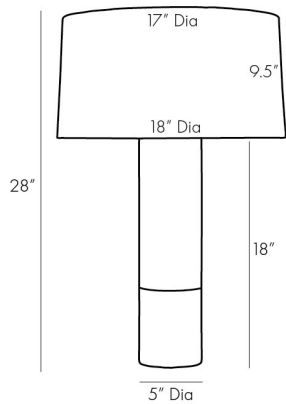

ARTERIOS

IKE LAMP

16938-119
 H: 28 IN, Dia: 18.00 IN
 White Marble, Black Marble
 Contract Suitable As Is

Architectural-inspired elements are exhibited in this modern lamp. Its solid marble foundation presents a uniformed monolithic stone column silhouette in classic black and white. Topped with an off-white cotton drum shade with off-white cotton lining and a matching marble finial. Marble will vary. French wired cord.

APPEARANCE

Material	Off-White
Finish	Cotton, Marble, Steel
Finish Will Vary	Black, Bronze, Off-White, White
Top Coat/Sealant	true
Finial Description	true
Finial Dimension	Decorative Marble to Match

DIMENSIONS

Shade	Top: 17.00 IN, Dia: 18.00 IN, Side: 9.5 IN
Body	H: 18 IN, Dia: 5.00 IN
Neck	H: 1 IN, Dia: 1.00 IN
Foot Print	Dia: 5.00 IN
Harp	8 IN

WIRING

Rating	Indoor Only
Tilt Test	10 Degrees - AU
Cord	10 FT, Clear/Silver, Exits Neck, SPT-2
Socket	1, Nickel, Type A - E26
Switch	3-Way Rotary, At Socket
Maximum Watt	150
Voltage	110-120 V

CERTIFICATIONS

Certifications	Mexico Australia, United Arab Emirates, United Kingdom, United States, Canada
----------------	--

COMPLIANCY

UL/ETL	Yes
CB	Yes
RoHS	true

SHIPPING

Product Weight	38 LBS
Gross Weight 1	40 LBS
Gross Weight 2	5 LBS
Shipping Box 1	H: 26 IN, L: 8 IN, W: 8 IN
Shipping Box 2	H: 13.5 IN, L: 20 IN, W: 20 IN