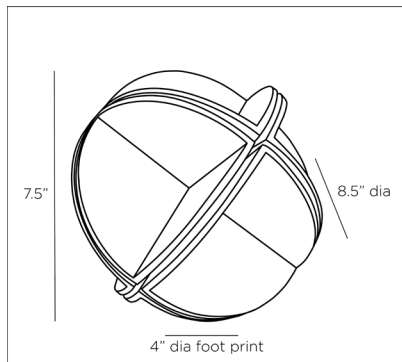

ARTERIO RS

JARVIS SCULPTURE

2014
H: 7.5 IN, Dia: 8.50 IN
Antique Brass
Contract Suitable As Is

Displaying decorative accents, like this aluminum sculptural ball, add character to a tablescape or bookcase. Rich in lines and angles, the Jarvis Sculpture lends a graphic element with its linear quadrant delineations. Equally, it adds warmth in its rounded shape and antiqued brass finish. Finish will vary.

APPEARANCE

Material	Aluminum
Finish	Antique Brass
Finish Will Vary	true
Top Coat/Sealant	true

DIMENSIONS

Foot Print	Dia: 4.00 IN
------------	--------------

SHIPPING

Product Weight	7 LBS
Gross Weight 1	8.57 LBS
Shipping Box 1	H: 9 IN, L: 9 IN, W: 9 IN