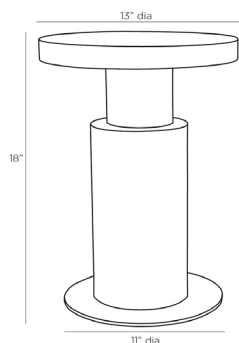

## LINDBERG ACCENT TABLE

2018

H: 18 IN, Dia: 13.00 IN

Antique Brass

Contract Recommendations: Not for use on carpets or rugs

Adding a lacquer coating provides additional protection

This mixed material accent table brings timeless style to any space. The cylindrical silhouette is shaped by simple geometries, with a black mango wood top, a robust white marble body with antique brass finished iron base and trim that ties the piece together. Marble will vary.

### DIMENSIONS

Foot Print	Dia: 11.00 IN
Table Top	H: 1.5 IN, Dia: 13.00 IN
Clearance	16.5"
Diagonal Dimension	22.5 IN

### SHIPPING

Product Weight	55.5 LBS
Gross Weight 1	57.76 LBS
Shipping Box 1	H: 13 IN, L: 13 IN, W: 18 IN