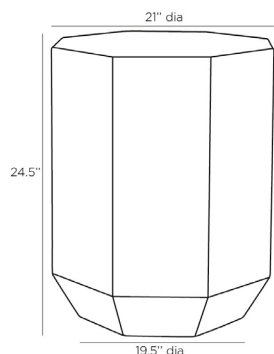

ARTERIOS

JAVA END TABLE

2023

H: 24.5 IN, Dia: 21.00 IN

Gray

Contract Recommendations: Adding a lacquer coating provides additional protection

The faceted geometric form of the Java Side Table will compliment any room. The angular and tapered design of this octagonal side table provides visual interest and dimension. A gray wash finish enhances its inherent beauty by highlighting the natural mango wood grain. Finish will vary.

APPEARANCE

Material	Wood
Material Type	Mango
Finish	Gray Wash
Finish Will Vary	true
Top Coat/Sealant	true

DIMENSIONS

Foot Print	Dia: 19.50 IN
Diagonal Dimension	32.5 IN

SHIPPING

Product Weight	30.5 LBS
Gross Weight 1	36.16 LBS
Shipping Box 1	H: 24 IN, L: 24 IN, W: 27 IN