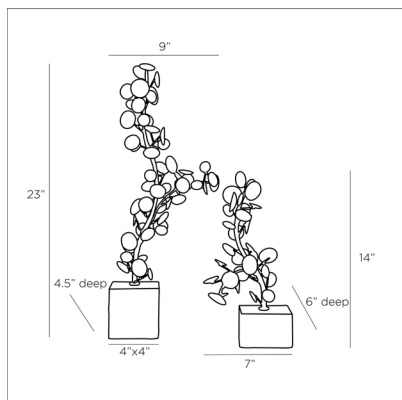

ARTERIOS

LABRYNTH SCULPTURES, SET OF 2

2033

Bronze

Contract Suitable As Is

Nature is an endless inspiration for art of all media and these sculptures are no different. Mimicking beautifully meandering garden vines, the artful iron construction is styled as an almost abstract interpretation. Each features a bronze finish to give a vintage feel and rests on a thick white marble base to add a museum-like presentation.

APPEARANCE

Material	Iron, Marble
Material Type	Polished
Finish	Bronze, White
Finish Will Vary	true
Top Coat/Sealant	true

DIMENSIONS

Foot Print	W: 4 IN, D: 4 IN
------------	------------------

SHIPPING

Product Weight	12 LBS
Gross Weight 1	19.18 LBS
Shipping Box 1	H: 14.17 IN, L: 14.17 IN, W: 24.41 IN

ADDITIONAL INFO

Additional Notes	Leaves range from 1"-1.5"
------------------	---------------------------

CONTRACT

Contract Suitable	true
-------------------	------