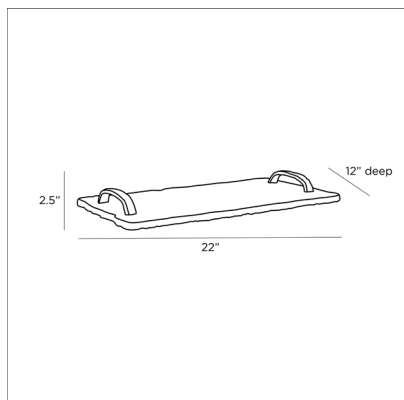

ARTERIOS

LADELLE TRAY

2061
H: 2.5 IN, W: 22 IN, D: 12 IN
White
Contract Suitable As Is

Trays are one of the most versatile decorative accents in your space. Made from cut white marble, it features rich vein textures that make each unique, as well as a raw honed edge that adds to its natural beauty. Textured, cast brass handles make it fully functional for service, both finished in antiqued brass. The beautiful aesthetic of this tray allows it to function as a display stand, the base for a luxurious array, or simply as a functional piece to serve in style. Marble will vary.

APPEARANCE

Material	Brass, Marble
Material Type	Cast
Finish	Antique Brass, White
Finish Will Vary	true
Top Coat/Sealant	true

DIMENSIONS

Foot Print	W: 22 IN, D: 12 IN
Handle	D: 6

SHIPPING

Product Weight	16.5 LBS
Gross Weight 1	22.05 LBS
Shipping Box 1	H: 16 IN, L: 8 IN, W: 27 IN