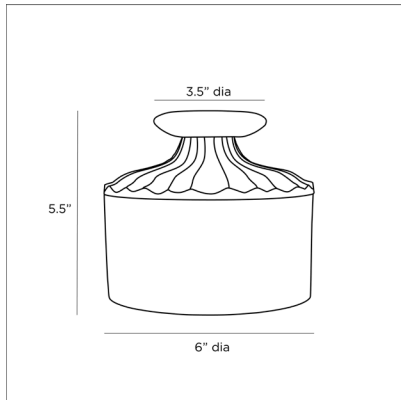

## KHANNA BOX

2073  
H: 5.5 IN, Dia: 6.00 IN  
Bronze  
Contract Suitable As Is

Organic and uniquely ornate, the Khanna Box is cast in bronze with a fluted lid in an antique brass finish. Featuring a jungle marble knob which adds a richness to the touch and a pop of alluring color. Marble will vary.

### DIMENSIONS

|            |                   |
|------------|-------------------|
| Foot Print | 5.50              |
| Handle     | Dia: 6.00 IN      |
|            | H: 0.5, Dia: 3.50 |

### SHIPPING

|                |                             |
|----------------|-----------------------------|
| Product Weight | 2.5 LBS                     |
| Gross Weight 1 | 5.5 LBS                     |
| Shipping Box 1 | H: 7 IN, L: 7 IN, W: 6.5 IN |