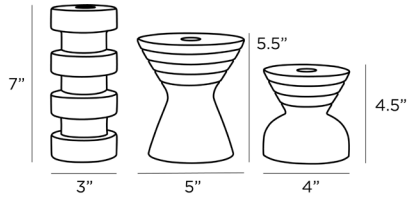

ARTERIOS

LOPEZ CANDLEHOLDERS, SET OF 3

2079

Jungle

Contract Suitable As Is

Totem-inspired design combines with modern geometric forms in these elegant taper candleholders. All three are made from green jungle marble, richly textured with unique veining and hues that vary naturally with each piece. The varying forms and heights add visual interest anywhere. Marble will vary.

APPEARANCE

Material	Marble
Finish	Jungle
Finish Will Vary	true
Top Coat/Sealant	true

DIMENSIONS

Foot Print Large	Dia: 3.00 IN
Foot Print Medium	Dia: 4.00 IN
Foot Print Small	Dia: 4.00 IN

SHIPPING

Product Weight	11 LBS
Gross Weight 1	16.53 LBS
Shipping Box 1	H: 10 IN, L: 10 IN, W: 12 IN

CONTRACT

Contract Suitable	true