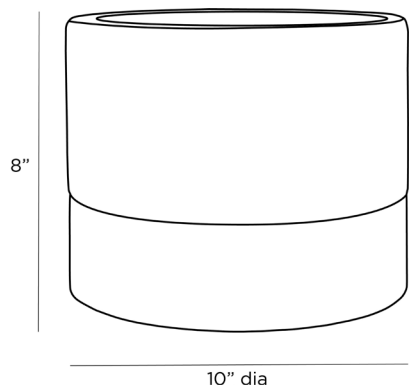

ARTERIOS

LEO CENTERPIECE

2084
H: 8 IN, Dia: 10.00 IN
White
Contract Suitable As Is

The duality of natural wood and white marble play handsomely in this useful centerpiece. The rich textures in both materials complement each other beautifully, and the soft gray wash to the wood brings a sense of warmth to the piece. This stylish yet versatile container can be used to display seasonal decor or to chill a bottle of wine at your next event. Marble will vary.

APPEARANCE

Material	Marble, Oak Wood
Material Type	
Finish	Gray, White
Finish Will Vary	true
Top Coat/Sealant	true

DIMENSIONS

Foot Print	Dia: 10.00 IN
------------	---------------

SHIPPING

Product Weight	23 LBS
Gross Weight 1	28.66 LBS
Shipping Box 1	H: 11 IN, L: 11 IN, W: 10 IN