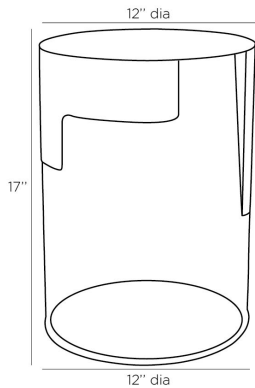

## JESSE ACCENT TABLE

2103

H: 17 IN, Dia: 12.00 IN

Smoke

Contract Recommendations: Adding a lacquer coating provides additional protection

Untempered glass

A rich mix of materials yield this unique and modern accent table.

### DIMENSIONS

Foot Print	Dia: 12.00 IN
Diagonal Dimension	21 IN

### SHIPPING

Product Weight	13 LBS
Gross Weight 1	15.32 LBS
Shipping Box 1	H: 14.5 IN, L: 14.5 IN, W: 20 IN