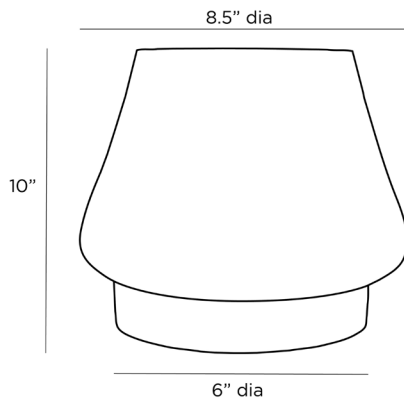

ARTERIOS

KOSTA HURRICANE

2105
H: 11 IN, Dia: 12.50 IN
Clear
Contract Suitable As Is

Even without light, this elegant hurricane has a glow about it. Reflecting any light source nearby, the intricate crackled glass texture is made from a rapid cooling process after the form is created. The tapered silhouette adds to its sophistication — and so does the hammered iron base, which is finished in a warm bronze. Just add a pillar candle and this piece is ready to light up a space. Hammering and crackle finishes will vary.

APPEARANCE

Material	Glass, Iron
Material Type	Crackled, Hammered
Finish	Bronze, Clear
Finish Will Vary	true
Top Coat/Sealant	true

DIMENSIONS

Foot Print	Dia: 10.00 IN
Opening	Dia: 8.00 IN

SHIPPING

Product Weight	9 LBS
Gross Weight 1	11.4 LBS
Shipping Box 1	H: 13.5 IN, L: 15.5 IN, W: 13.5 IN