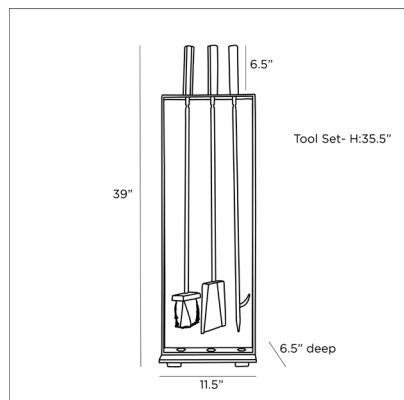

ARTERIOS

LANDT FIREPLACE TOOL SET

2112

H: 39 IN, W: 11.5 IN, D: 6.5 IN

Blackened

Contract Suitable As Is

Give the fireplace a lift with this refined toolset. Each tool, along with the frame, is crafted from iron and finished in an industrial blackened tone for a bold presence. Exposed hexagon-shaped fasteners in the frame add to the industrial style. The tool handles are made of textured aluminum for a solid grip and finished in antiqued brass to warm up the look. Modern and elegant, this tool set will transform a fireplace.

APPEARANCE

Material	Aluminum, Iron
Finish	Antique Brass, Blackened Iron
Finish Will Vary	true
Top Coat/Sealant	true

DIMENSIONS

Foot Print	W: 11.5 IN, D: 6.5 IN
Handle	H: 6.5

SHIPPING

Product Weight	22 LBS
Gross Weight 1	29.76 LBS
Shipping Box 1	H: 14.5 IN, L: 10 IN, W: 39 IN