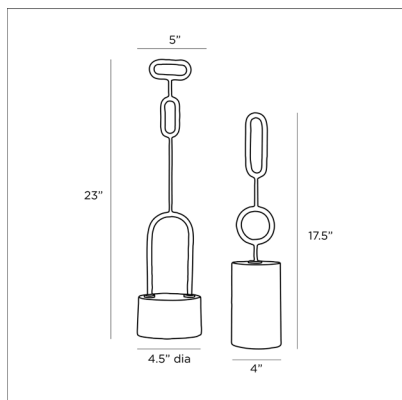

## LOREDO SCULPTURES, SET OF 2

2113

Gold Leaf

Contract Suitable As Is

Together, this set of sculptures creates an interesting, captivating display. The designs are inspired by ancient hieroglyphics, but the minimalist interpretation gives them an updated, contemporary edge. Their differing heights make a dramatic composition, enhancing any room. Each is crafted from aluminum finished in an antiqued brass, with a weighted base in antiqued aluminum.

### DIMENSIONS

	4.50
Foot Print Large	Dia: 4.50 IN
Foot Print Small	Dia: 4.00 IN

### SHIPPING

Product Weight	4.5 LBS
Gross Weight 1	8.27 LBS
Shipping Box 1	H: 12.5 IN, L: 8 IN, W: 25.5 IN