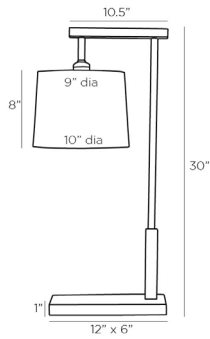

## LEVON LAMP

42033-489

H: 30 IN, W: 14 IN, D: 10 IN

English Bronze, Antique Brass

Contract Suitable As Is

The Levon takes a textural approach to contemporary design. A cantilevered frame composed of iron with a two-tone finish of English bronze and antique brass suspends a white linen drum shade with white cotton lining. Hammered brass accents add an artisanal touch to this functional task lamp.

### DIMENSIONS

Shade	Top: 9.00 IN, Dia: 10.00 IN, Side: 8 IN
Base	H: 1 IN, W: 12 IN, D: 6 IN
Arm	W: 10.5 IN
Foot Print	W: 12 IN, D: 6 IN

### WIRING

Rating	3C,AE,AU,EU,SA,UK,UL
Tilt Test	Indoor Only
Cord	10 Degrees - AU
Socket	10 FT, Back of Lamp Base, Clear/Silver, SPT-2
Switch	1, Clear, Type A - E26
Maximum Watt	On Line, On/Off Rotary
Voltage	150
	110-120 V